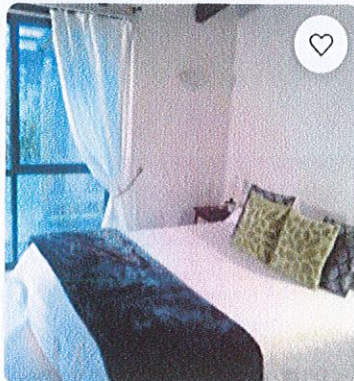

### Waters Edge B&B ★★★★★

Kaitaia 0.9 km from centre

Set on half an acre of lovely tropical gardens, and situated on the Awanui River, Waters Edge B&B Kaitaia features free Wi-Fi. All accommodation offers a patio and flat-screen TV.